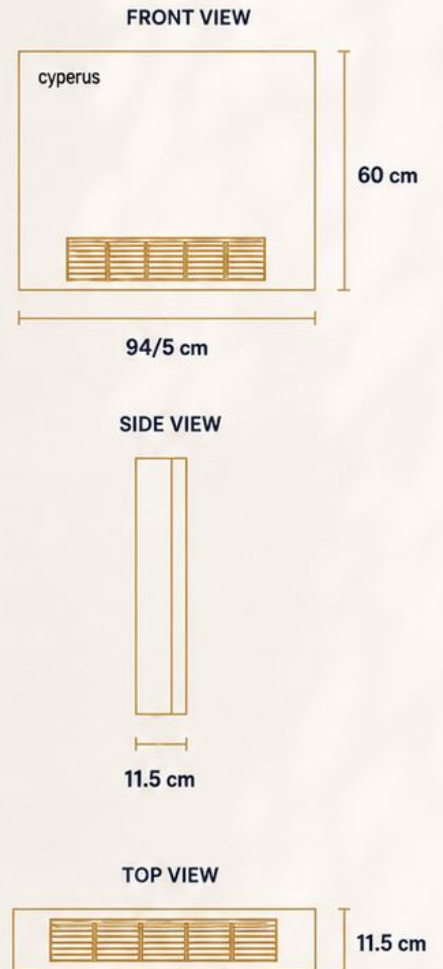

Cyperus

SLIM FLOOR FAN COIL

DIMENSIONS & VIEWS

Engineered with a compact and elegant structure to fit seamlessly into modern interiors while delivering high performance and energy efficiency.