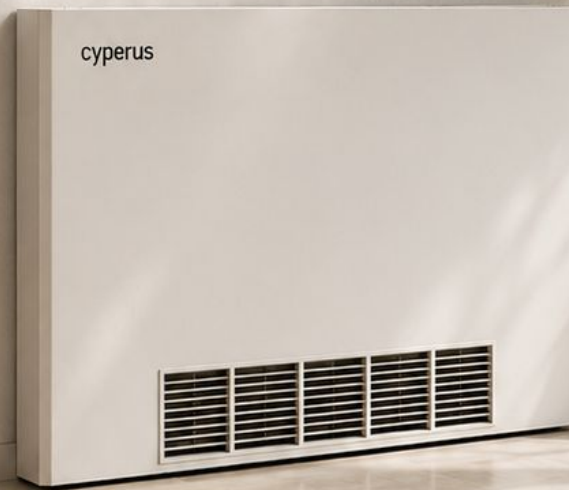

Cyperus

SLIM FLOOR FAN COIL

Engineered for Superior Performance

With an ultra-slim profile of only 115 mm, the Cyperus Slim Floor Fan Coil is engineered to deliver exceptional heating and cooling performance while maximizing usable living space. Its refined aesthetics, whisper-quiet operation, and advanced engineering make it the ideal solution for premium residential and commercial interiors.

Ultra-Slim Design

Only 115 mm Depth

Whisper-Quiet Operation

Advanced low-noise airflow technology for superior acoustic comfort.

High Energy Efficiency

Optimized performance with reduced energy consumption.

Elegant Architectural Integration

Designed to blend seamlessly into contemporary interior spaces.

Premium Engineering

Built with high-quality components for long-term reliability and durability.